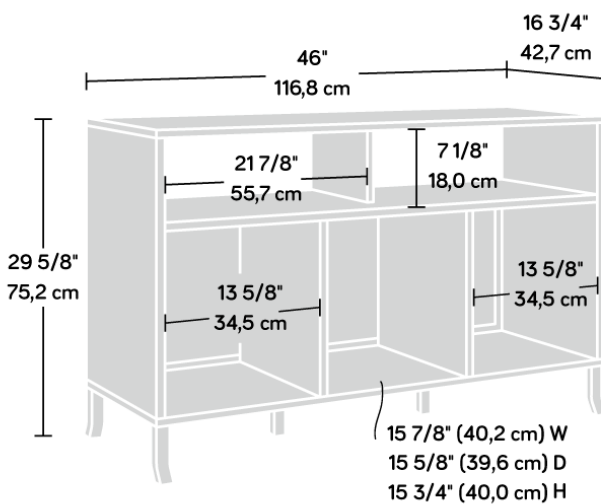

Width	116.8 cm
Depth	42.7 cm
Height	75.2 cm
Carton Height	132.5 cm
Carton Width	54.1 cm
Carton Depth	17 cm
Box Volume	0.122 cbm
Weight (gross)	36.5 kg

N.B: All measurements are approximate